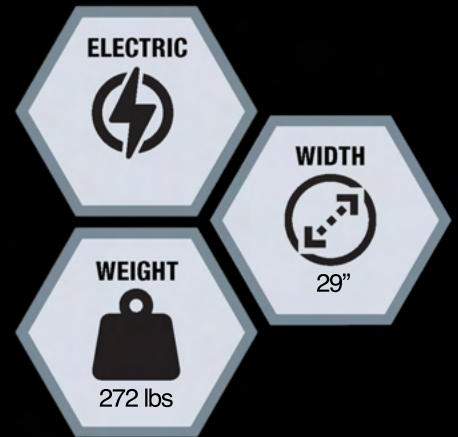

EASY RIDER

ITEM NUMBER:

SASEZR.ESX

- Electric Start, 200 W Lamp Coil & 16 Amp
- Easy Start Compression Release System
- Better Cooling
- Foot Activated Mechanical Brake System
- Dual Hydraulic Wheel Motors
- Engine Protection Bar Under Seat Storage

TOP FEATURES:

- More Power And Torque
- Better Filter And Oiling System
- A High Capacity Oil System

TECHNICAL DATA:

- Height: 41-42"
- Width: 29" tire edge to tire edge
- Length: 62" from coupler to end of bumper
- Weight: 272 lbs (123 kg)